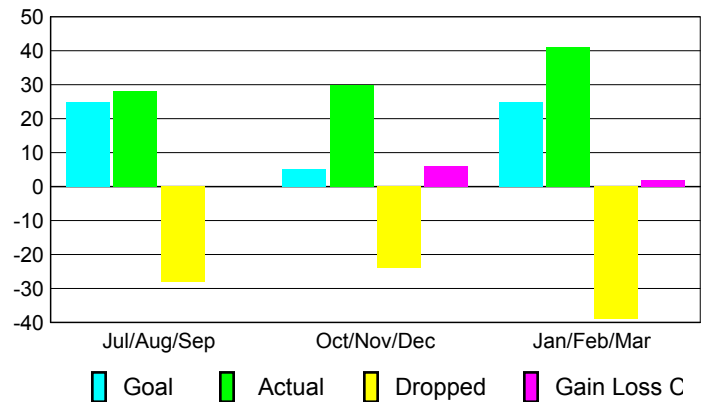

Club Results 2009-2010

Goal, New, Dropped, Gain/Loss

MEMBERSHIP

Membership Results
2009-2010

Membership
2008-2009

Month	Net Memb Goal	Actual New Memb	Actual Dropped Memb	Gain/Loss of Memb	Gain/Loss of Memb
Jul/Aug/Sep	25	28	-28	0	10
Oct/Nov/Dec	5	30	-24	6	46
Jan/Feb/Mar	25	41	-39	2	19
Totals	55	99	-91	8	75

Membership Results 2009-2010

Goal, New, Dropped, Gain/Loss

Comparison of Club Gain/Loss

Current Year Compared to the Previous Year

Comparison of Membership Gain/Loss

Current Year Compared to the Previous Year