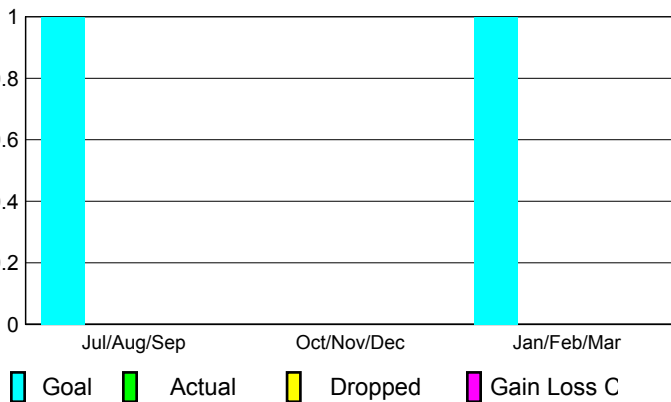

2009-2010 GMT Quarterly Report for District (or Undistricted) District 111WL

GMT: **PROF DR Wieland Richter**

Location: **GERMANY**

GMT CA: **4**

CLUBS

Club Results
2009-2010

Clubs
2008-2009

Month	New Club Goal	Actual New Clubs	Actual Dropped Clubs	Gain/Loss of Clubs	Gain/Loss of Clubs
Jul/Aug/Sep	1	0	0	0	0
Oct/Nov/Dec	0	0	0	0	2
Jan/Feb/Mar	1	0	0	0	0
Totals	2	0	0	0	2

Club Results 2009-2010

Goal, New, Dropped, Gain/Loss

MEMBERSHIP

Membership Results
2009-2010

Membership
2008-2009

Month	Net Memb Goal	Actual New Memb	Actual Dropped Memb	Gain/Loss of Memb	Gain/Loss of Memb
Jul/Aug/Sep	25	28	-28	0	10
Oct/Nov/Dec	5	30	-24	6	46
Jan/Feb/Mar	25	41	-39	2	19
Totals	55	99	-91	8	75