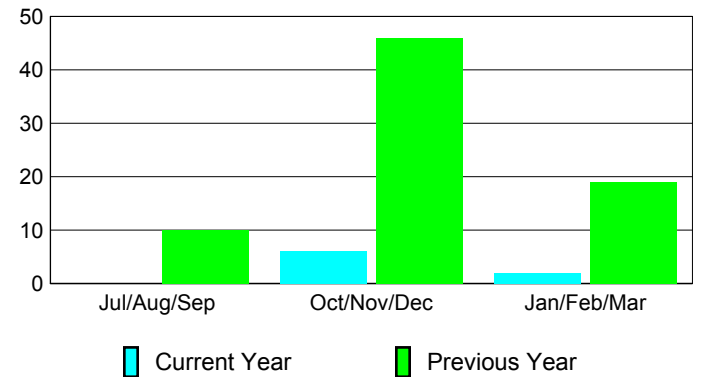

Club Results 2009-2010

Goal, New, Dropped, Gain/Loss

MEMBERSHIP

Membership Results
2009-2010

Membership
2008-2009

Month	Net Memb Goal	Actual New Memb	Actual Dropped Memb	Gain/Loss of Memb	Gain/Loss of Memb
Jul/Aug/Sep	25	28	-28	0	10
Oct/Nov/Dec	5	30	-24	6	46
Jan/Feb/Mar	25	41	-39	2	19
Totals	55	99	-91	8	75

Membership Results 2009-2010

Goal, New, Dropped, Gain/Loss

Comparison of Club Gain/Loss

Current Year Compared to the Previous Year

Comparison of Membership Gain/Loss

Current Year Compared to the Previous Year

YTD Status Quo Clubs 2009-2010

Status Quo Clubs Compared to Status Quo Members

Gender Comparison 2009-2010